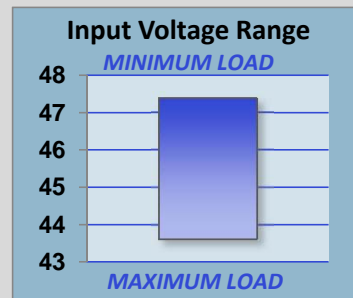

PoE Parametric Service Test		
Parameter	Value	Status
Min IEEE Detect:		PASS
Mid IEEE Detect:		IEEE_Service
Max IEEE Detect:		PASS
Non 802 Detect:		Legacy_Det
Full Power Time:	5 SEC	
LLDP Allocation:	N/A	
DCV Min Load:	47.38 V	PASS
ACV Min Load:	0.08 VPP	PASS
DCV Max Load:	43.63 V	PASS
ACV Max Load:	0.19 VPP	PASS
Overload Tolerance:		PASS
PD Disconnect:	323.2 MSEC	PASS
Inrush Tolerance:		PASS
Overload Shutdown:	64.1 MSEC	PASS
Min Reject:		PASS
Max Reject:		PASS
Cap Reject:		PASS