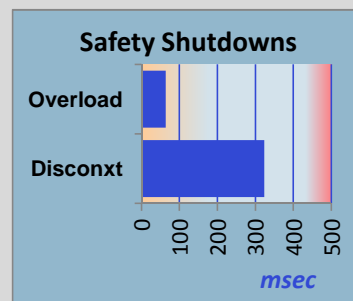

# PoE Service Test Report

June 1, 2017 10:31 AM

PSA Address & Port: 192.168.1.20 p1-2

Outlet Tested: [Sample Type-2 Service](#)

Version: 4.2.05

PoE Basic Services		
Connection:	ALT_A	MDI-X
Connection:	ALT_B	NONE
MPS:	DC	
Service:	TYPE-2_PHY	

PoE Parametric Service Test		
Parameter	Value	Status
Min IEEE Detect:		PASS
Mid IEEE Detect:		IEEE_Service
Max IEEE Detect:		PASS
Non 802 Detect:		Legacy_Det
Full Power Time:	5 SEC	
LLDP Allocation:	N/A	
DCV Min Load:	47.38 V	PASS
ACV Min Load:	0.08 VPP	PASS
DCV Max Load:	43.63 V	PASS
ACV Max Load:	0.19 VPP	PASS
Overload Tolerance:		PASS
PD Disconnect:	323.2 MSEC	PASS
Inrush Tolerance:		PASS
Overload Shutdown:	64.1 MSEC	PASS
Min Reject:		PASS
Max Reject:		PASS
Cap Reject:		PASS