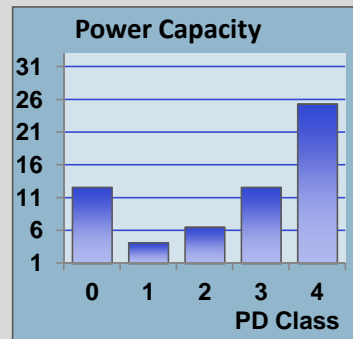

PoE Parametric Service Test		
Parameter	Value	Status
Min IEEE Detect:		PASS
Mid IEEE Detect:		IEEE_Service
Max IEEE Detect:		PASS
Non 802 Detect:		Legacy_Det
Full Power Time:	5 SEC	
LLDP Allocation:	N/A	
DCV Min Load:	47.38 V	PASS
ACV Min Load:	0.08 VPP	PASS
DCV Max Load:	43.63 V	PASS
ACV Max Load:	0.19 VPP	PASS
Overload Tolerance:		PASS
PD Disconnect:	323.2 MSEC	PASS
Inrush Tolerance:		PASS
Overload Shutdown:	64.1 MSEC	PASS
Min Reject:		PASS
Max Reject:		PASS
Cap Reject:		PASS

PoE Classification Service Test		
Parameter	Value	Status
Class 0 Capacity:	12.6 W	FAIL
Class 1 Capacity:	4.1 W	PASS
Class 2 Capacity:	6.5 W	PASS
Class 3 Capacity:	12.6 W	FAIL
Class 4 Capacity:	25.3 W	FAIL
Class 0 Interop:		PASS
Class 1 Interop:		PASS
Class 2 Interop:		PASS
Class 3 Interop:		PASS
Class 4 Interop:		FAIL