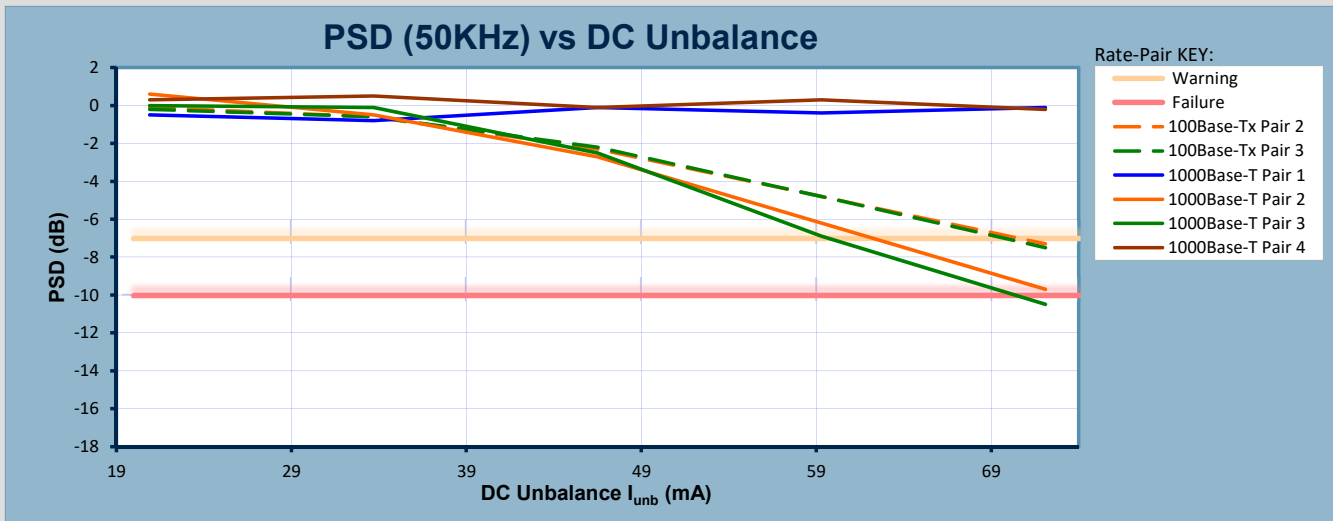

PhyView Analyzer DC Unbalance Report

PVA: 192.168.221.109
PSA: 192.168.221.97

PVA Port: 9-1
PSA Port: 1-1

Date: February 18, 2021
Time: 2:32 PM

PSE: Gigabit Type-2 PSE
PSE Port: 1

PHY Suite Version: 5.2.06 02-16-21

SUMMARY: SNR: Marginal | 50KHz PSD: Problem! | Droop%: Problem!