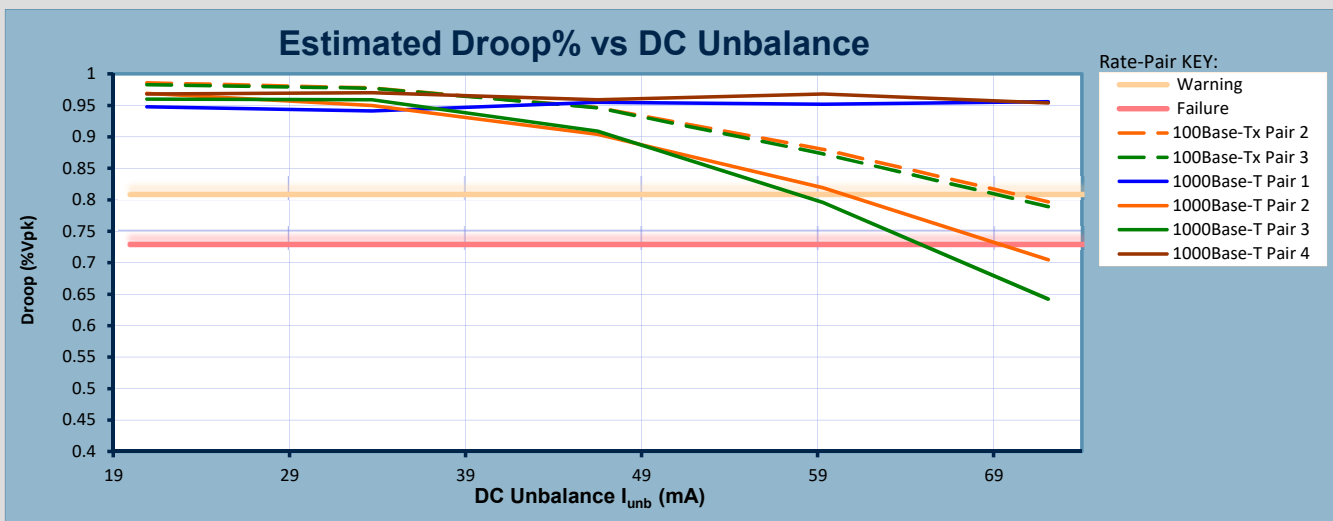

PhyView Analyzer DC Unbalance Report

PVA: 192.168.221.109
PSA: 192.168.221.97

PVA Port: 9-1
PSA Port: 1-1

Date: February 18, 2021
Time: 2:32 PM

PSE: Gigabit Type-2 PSE
PSE Port: 1

PHY Suite Version: 5.2.06 02-16-21

SUMMARY: SNR: Marginal | 50KHz PSD: Problem! | Droop%: Problem!