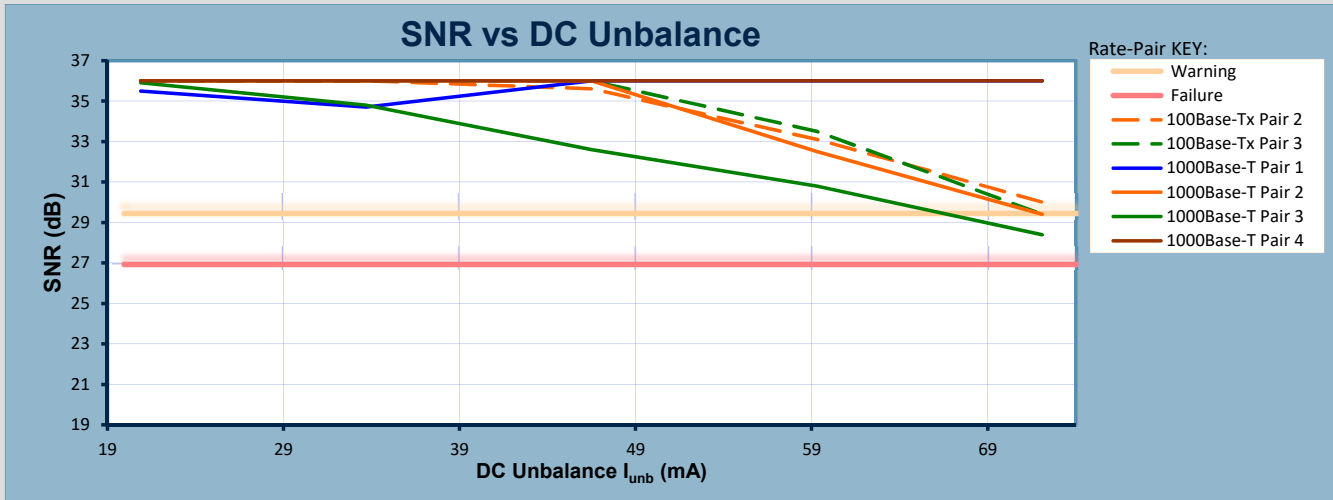

PhyView Analyzer DC Unbalance Report

PVA: 192.168.221.109
PSA: 192.168.221.97

PVA Port: 9-1
PSA Port: 1-1

Date: February 18, 2021
Time: 2:32 PM

PSE: Gigabit Type-2 PSE
PSE Port: 1

PHY Suite Version: 5.2.06 02-16-21

SUMMARY: SNR: Marginal | 50KHz PSD: Problem! | Droop%: Problem!