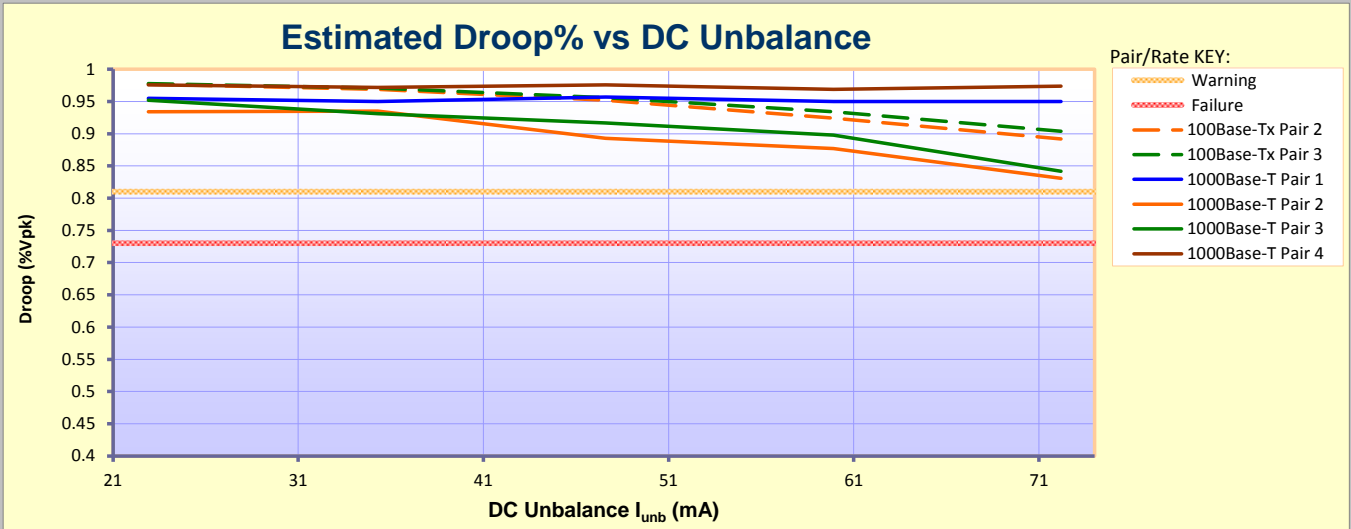

PhyView Analyzer DC Unbalance Report

PVA: 192.168.221.141
PSA: 192.168.221.141

PVA Port: 7-2
PSA Port: 1-2

Date: April 25 2012
Time: 5:45 PM

PSE: Sample Type-2 PSE Port
PSE Port: 1

PHY Suite Version: 4.0.12 04-24-12

SUMMARY: SNR: Good 50KHz PSD: Good Droop%: Good