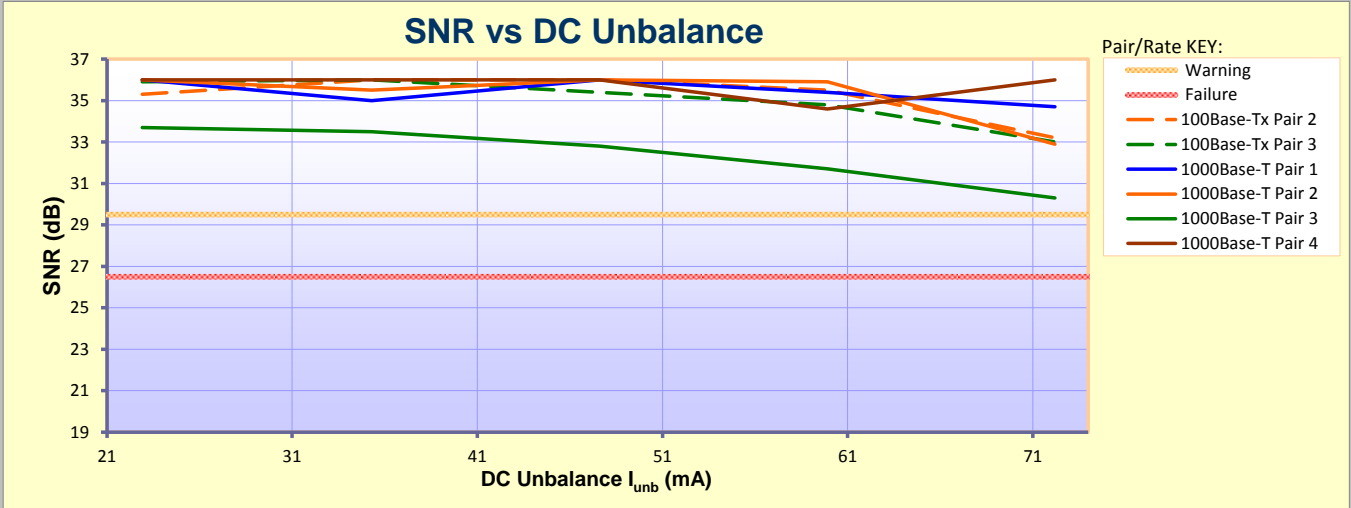

PhyView Analyzer DC Unbalance Report

PVA: 192.168.221.141
PSA: 192.168.221.141

PVA Port: 7-2
PSA Port: 1-2

Date: April 25 2012
Time: 5:45 PM

PSE: Sample Type-2 PSE Port
PSE Port: 1

PHY Suite Version: 4.0.12 04-24-12

SUMMARY: SNR: Good 50KHz PSD: Good Droop%: Good