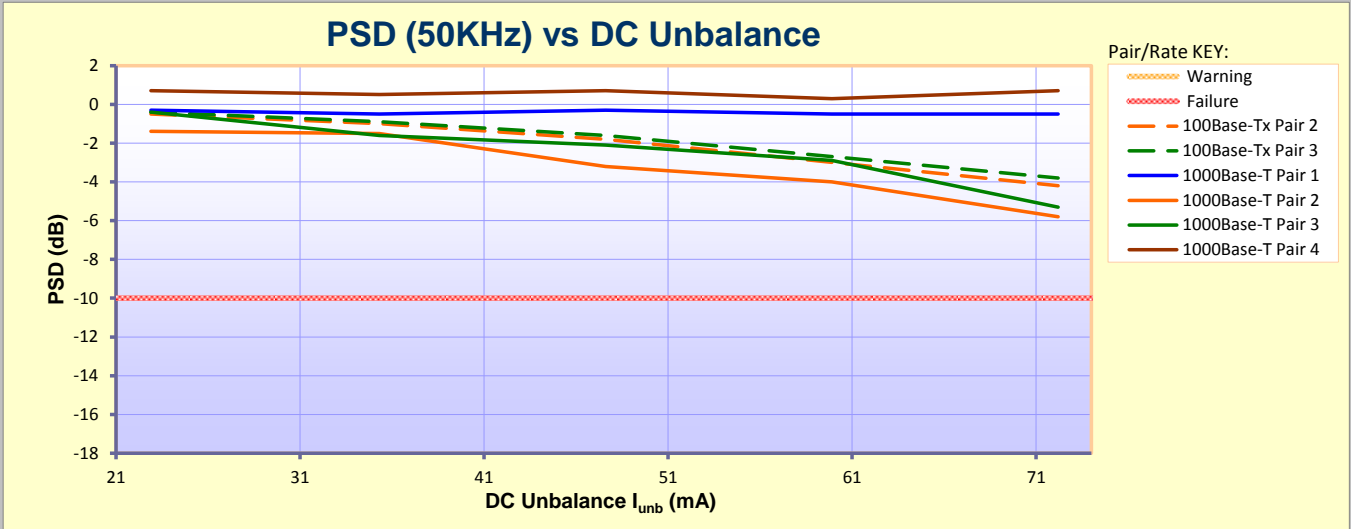

PhyView Analyzer DC Unbalance Report

PVA: 192.168.221.141
PSA: 192.168.221.141

PVA Port: 7-2
PSA Port: 1-2

Date: April 25 2012
Time: 5:45 PM

PSE: Sample Type-2 PSE Port
PSE Port: 1

PHY Suite Version: 4.0.12 04-24-12

SUMMARY: SNR: Good 50KHz PSD: Good Droop%: Good